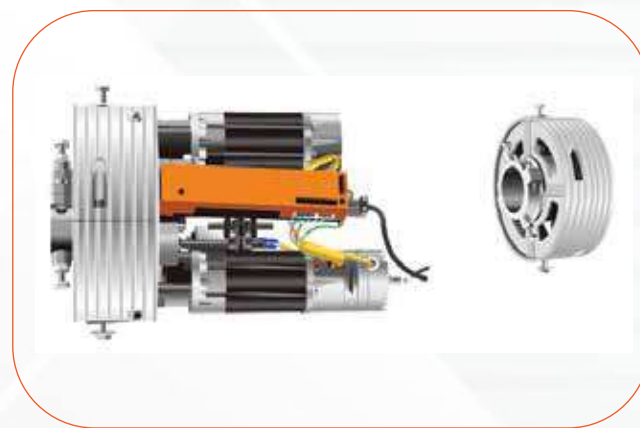

WiFi Smart Water/Gas Valve Automation Irrigation

Made in ITALY
Swing Gate Opener

SLIDING / SWING GATE OPERATOR

Up to 4000 KG

Sliding Gate Opener

Made in China

Swing Gate Opener

Rolling Shutter Side Motor

Rolling Shutter Tube Motor

ROLLING SHUTTER MOTOR

Up Down Switch

Remote Control

Rolling Shutter Side motor

Rolling Shutter Center Motor Nice

Rolling Shutter Center Motor

Rolling Shutter Tube Motor