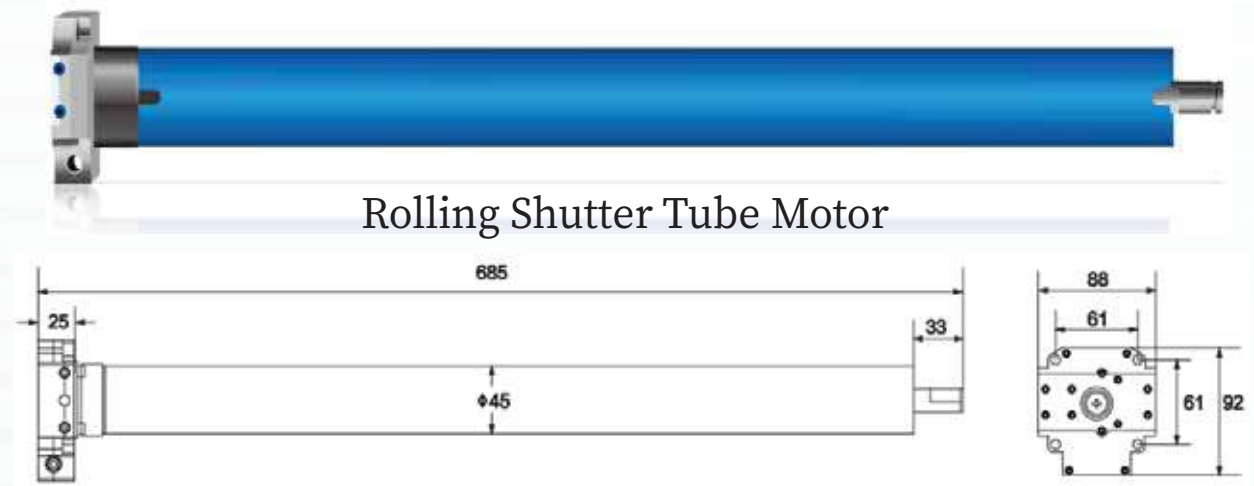

WiFi Smart Water/Gas Valve Automation Irrigation

Made in ITALY
Swing Gate Opener

SLIDING / SWING GATE OPERATOR

Up to 4000 KG

Sliding Gate Opener

Made in China

Swing Gate Opener

Rolling Shutter Side Motor