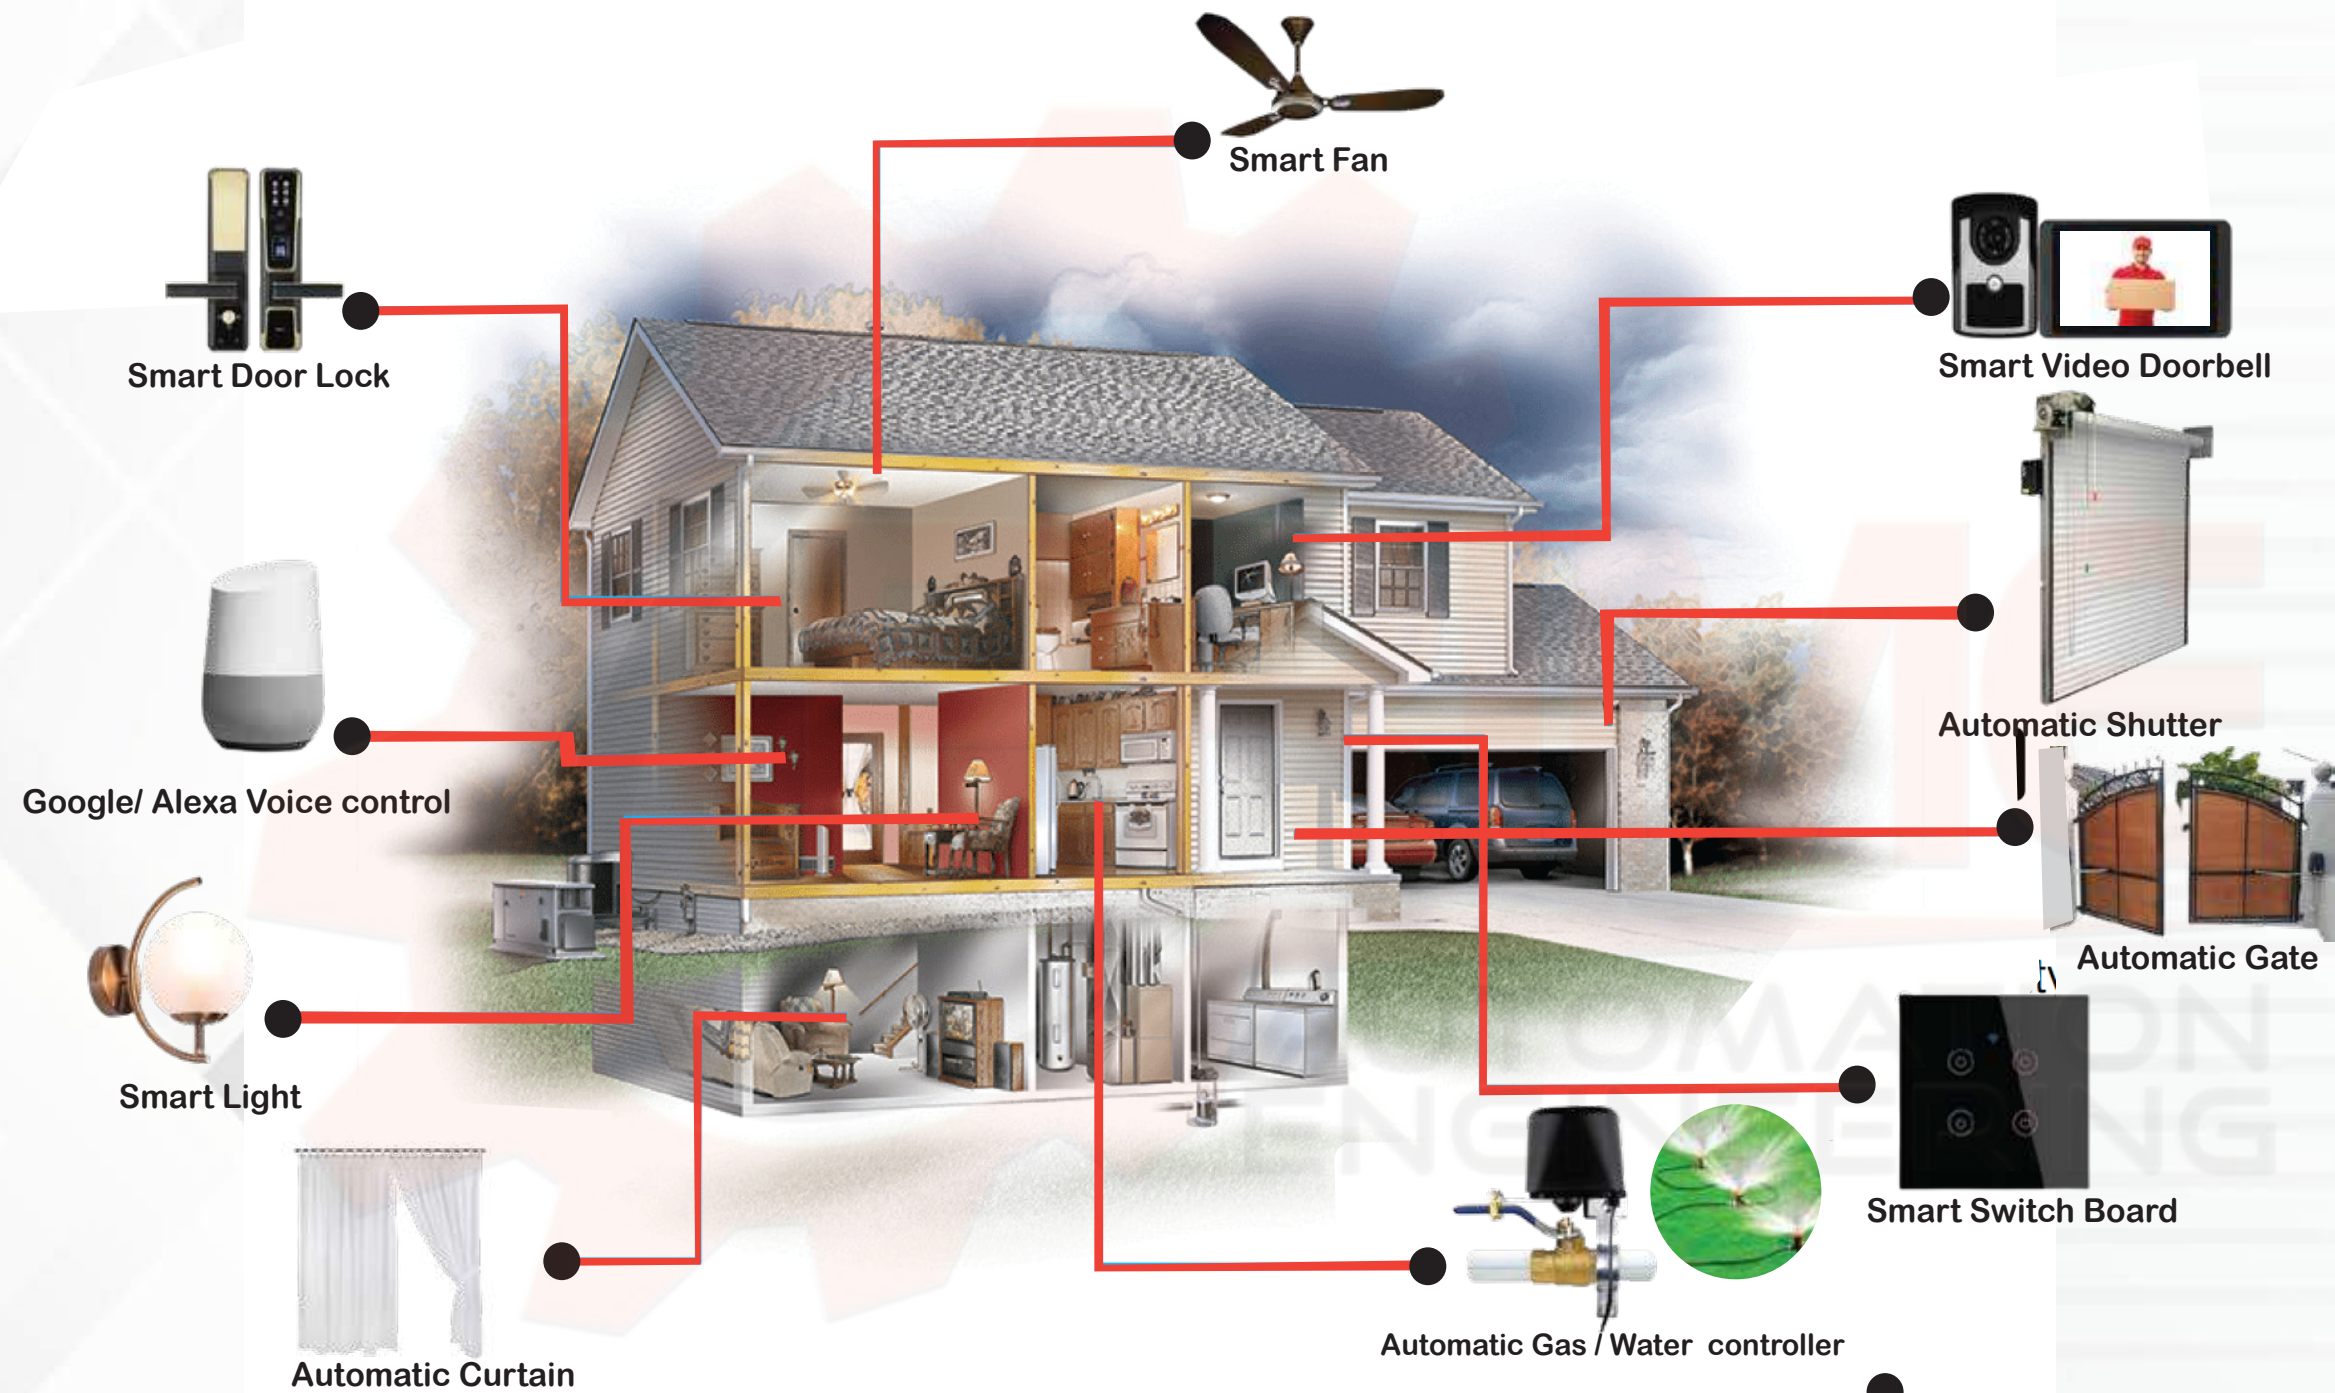

Hydraulic Car Scissor Lift

HYDRAULIC SYSTEM

Hydraulic Wheelchair Lift

Electric Rope Hoist

Hydraulic Road Blocker

Hydraulic Scissor Lift

Hydraulic Scissor Lift Table

Hydraulic Automatic Dock Leveler

Loading-Unloading-Ramp

ARCHWAY GATE

Archway Gate Metal Detector with Alarm

6-18 Zone-Walk-Through-Metal-Detector

PRIME AUTOMATION

All Type of Smart Home Automation Solution

All Type of Smart Home Automation Solution

Smart lighting management: dimmer, colour, effects, scenarios and timing.

BiDi-Switch
Unidirectional and bidirectional interface to manage lights and electrical loads with minimum power

BiDi-Dimmer
Unidirectional and bidirectional interface to control and dim the light.

Dimmer-Control
Universal module to regulate light intensity, compatible with a range of light sources.

On/Off-Control
Module for remote On/Off control of two circuits or appliances.

RGBW-Control
Light colour control module.