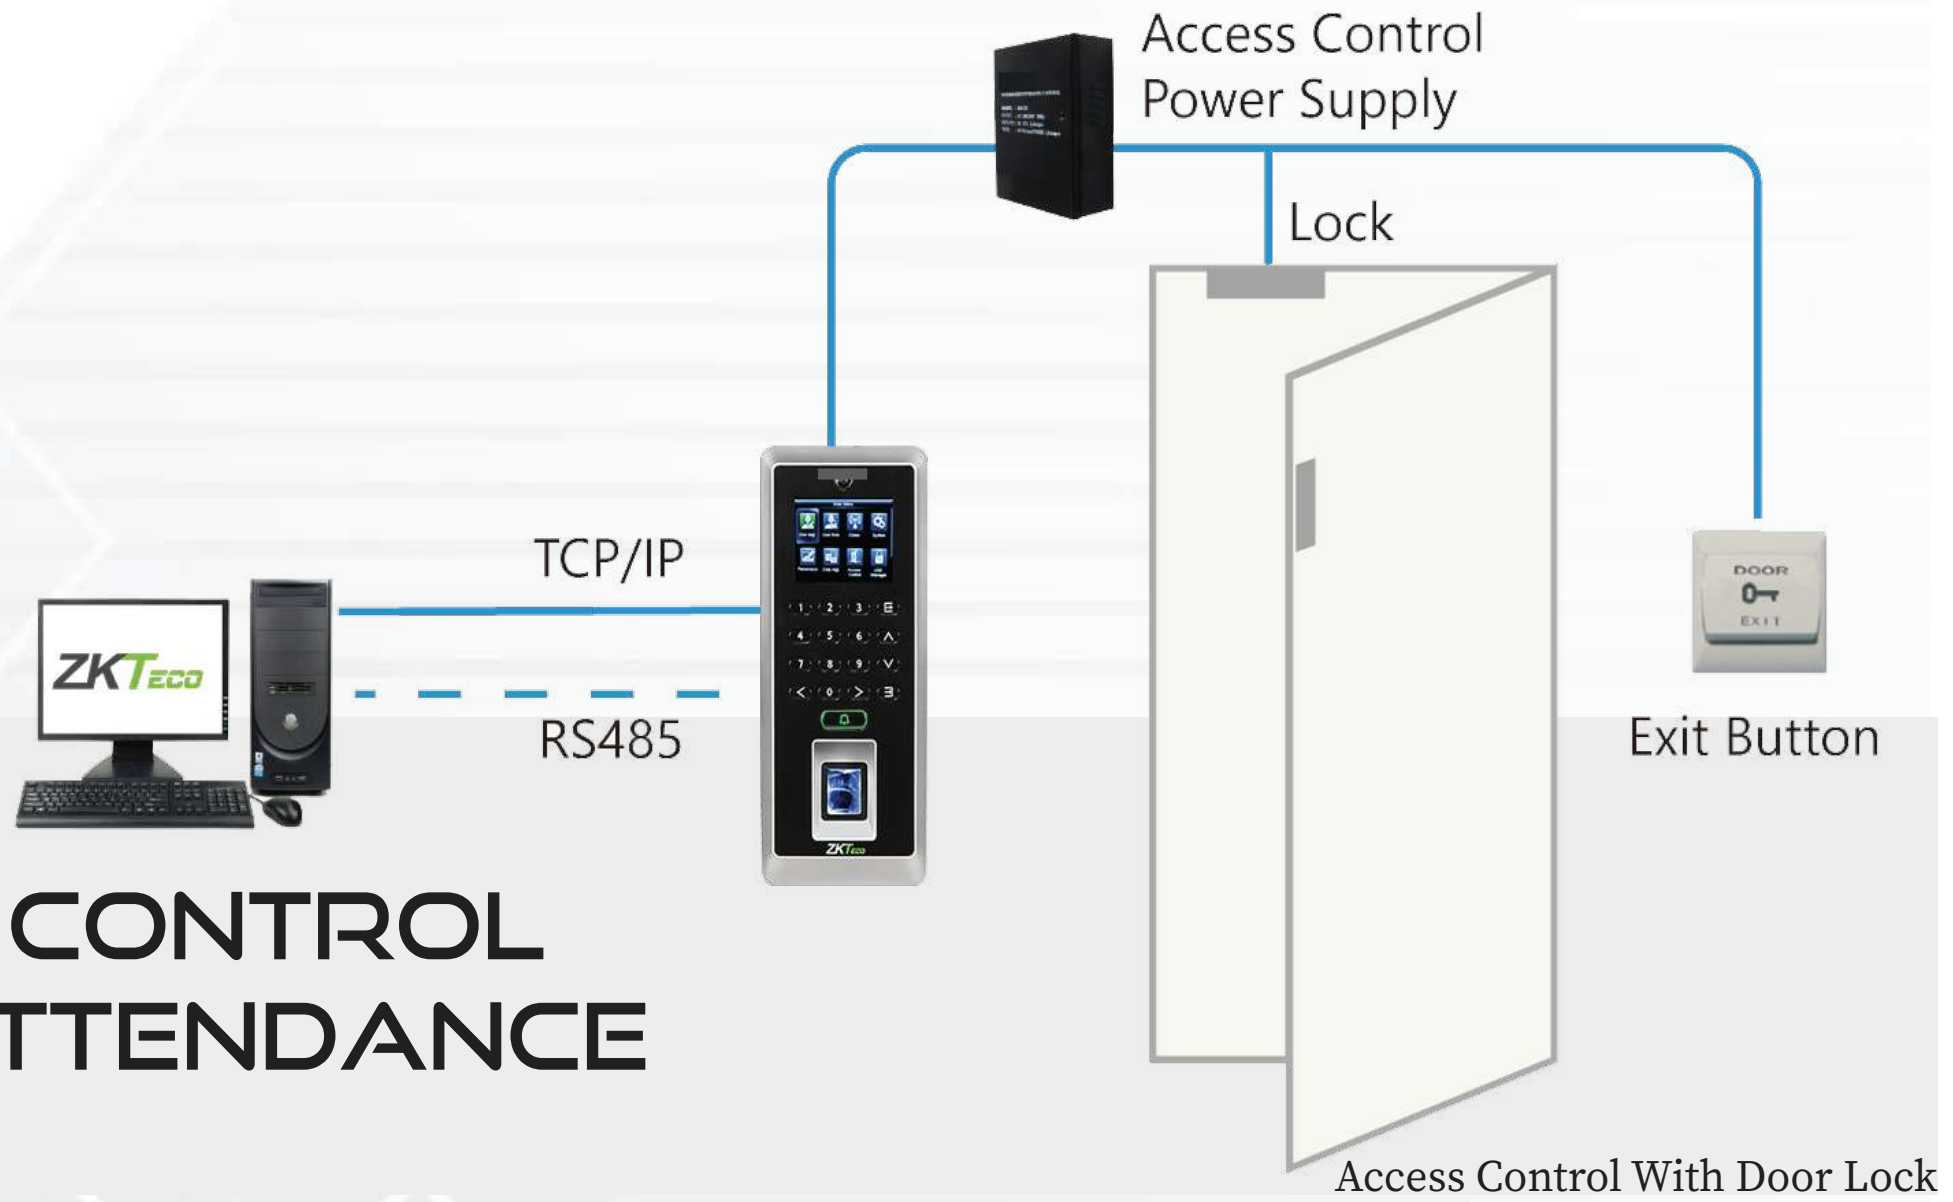

TURNSTILE AND BARRIER SYSTEM

Full Height Turnstile Barrier

Automatic Tripod Barrier

Automatic Flap Barrier

Automatic Swing Barrier

Turnstile Tripod Barrier

- 

Unlock with Password
- 

Unlock with App
- 

Unlock with M1 Card
- 

Unlock with Mechanical key

ACCESS CONTROL & TIME ATTENDANCE

Smart Door Lock

Card Access Control

Finger Print Access Control

Face Detection Access Control