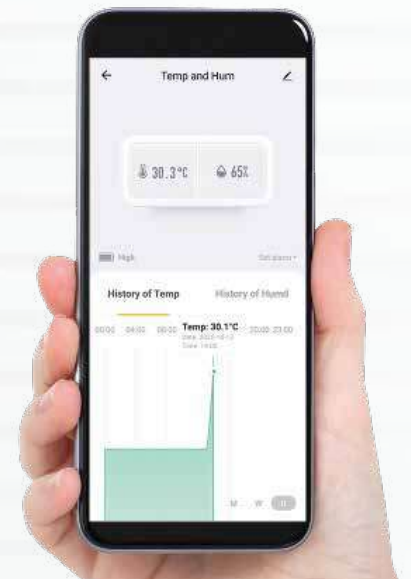

PRIME AUTOMATION

All Type of Smart Home Automation Solution