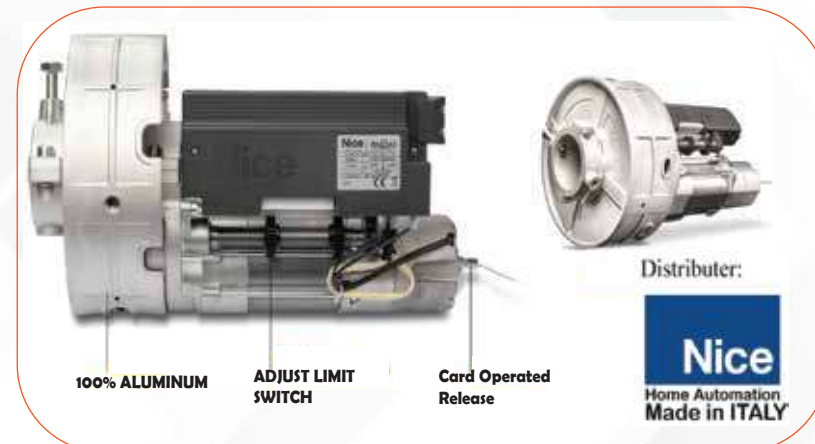

WiFi Smart Water/Gas Valve Automation Irrigation

Made in ITALY
Swing Gate Opener

SLIDING / SWING GATE OPERATOR

Up to 4000 KG

Sliding Gate Opener

Made in China

Swing Gate Opener

Rolling Shutter Side Motor

Rolling Shutter Tube Motor

ROLLING SHUTTER MOTOR

Up Down Switch

Remote Control

Rolling Shutter Side motor

Rolling Shutter Center Motor Nice

Rolling Shutter Center Motor

Rolling Shutter Tube Motor

Auto Door Safety
Beam Sensor

Safety Beam Sensor

Wifi Water/Gas Controller

ACCESSORIES

Universal Remote Control

Remote Control

3 Station Push Switch

Shutter Lock