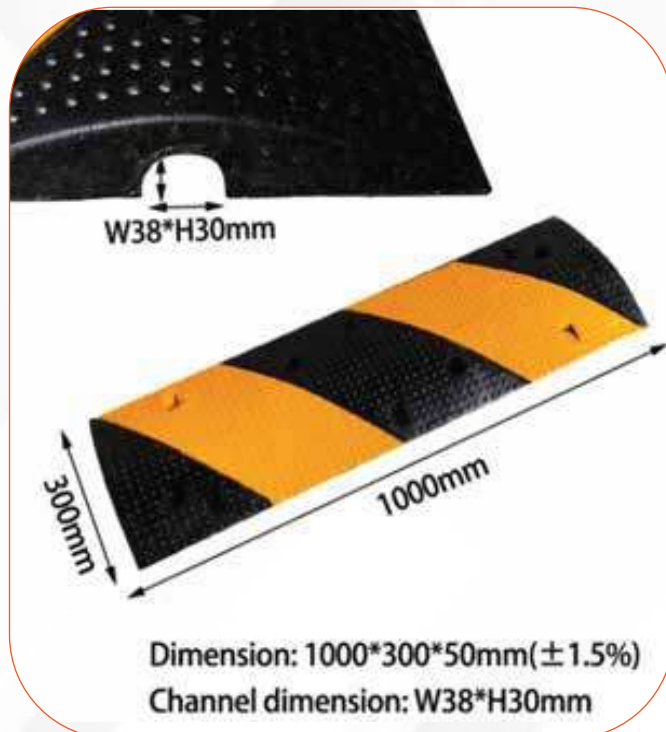

Pvc Reflective Traffic Cone

Height: 70cm
Weight: 2kg
Base size: 35*35cm

Rubber Wall Protector Corner Guard

Up to 4000 KG

PARKING MANAGMENT

Speed Breaker Rubber & Plastic

OUR CLIENTS

 Australian High Commission Bangladesh		 Food and Agriculture Organization of the United Nations		 Bangladesh EYE HOSPITAL Eye Care, We Care				 Trusted Worldwide	 Apple	 Unilever	
											
		 World Health Organization		 DISCIPLINE IS LIFE An enterprise of the Diabetic Association of Bangladesh	 Centre for the Rehabilitation of the Paralyzed			 NCC Bank With You Always	 grameenphone		
		 unicef		 Bangladesh Spine & Orthopaedic Hospital		 Mgi Wingate Group of Industries		 JAMUNABANK	 robi		
	 বাংলাদেশ ক্রীড়া অ্যাকাডেমি	 UNHCR The UN Refugee Agency	 SMC Live Better					 মার্কেটাইল ব্যাংক লিমিটেড Mercantile Bank Limited	 Hero		 your PACK expert
 China Embassy	 Daffodil International University		 WUB	 GREENHERALD International School	 Nestlé Good Food. Good Life		 New Zealand Dairy	 IFIL Islamic Finance and Investment Limited			