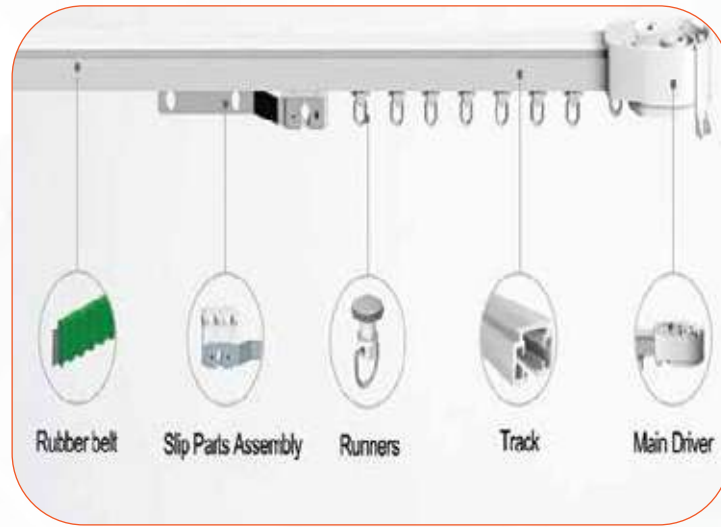

TURNSTILE AND BARRIER SYSTEM

Full Height Turnstile Barrier

Automatic Tripod Barrier

Automatic Flap Barrier

Automatic Swing Barrier

Turnstile Tripod Barrier

- 

Unlock with Password
- 

Unlock with App
- 

Unlock with M1 Card
- 

Unlock with Mechanical key

ACCESS CONTROL & TIME ATTENDANCE

Smart Door Lock

Card Access Control

Finger Print Access Control

Face Detection Access Control

Curtain Track

Automatic Curtain System

Automatic Roller Blind Curtain

AUTOMATIC CURTAIN

Remote

Apps Control

Curtain Track

Curtain Motor