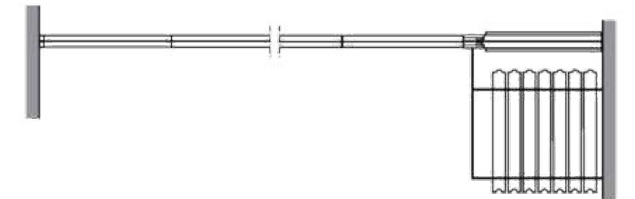

Auditorium Stage Curtain

Stage Curtains

Inauguration Curtain

Glass Partition Wall- Movable/Folding

MOVABLE PARTITION WALL

Sound Proof Movable Partition Wall

Suitable for mono-direction, stacking the panels to one side, or distribute to both sides

Suitable for multi-direction, panels can only be stacked to one side

Suitable for multi-direction, panels can only be stacked to one side

Suitable for multi-direction, where the storage room is away from the main track