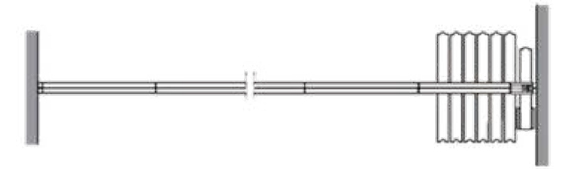

Auditorium Stage Curtain

Stage Curtains

Inauguration Curtain

Glass Partition Wall- Movable/Folding

MOVABLE PARTITION WALL

Sound Proof Movable Partition Wall

Suitable for mono-direction, stacking the panels to one side, or distribute to both sides

Suitable for multi-direction, panels can only be stacked to one side

Suitable for multi-direction, panels can only be stacked to one side

Suitable for multi-direction, where the storage room is away from the main track